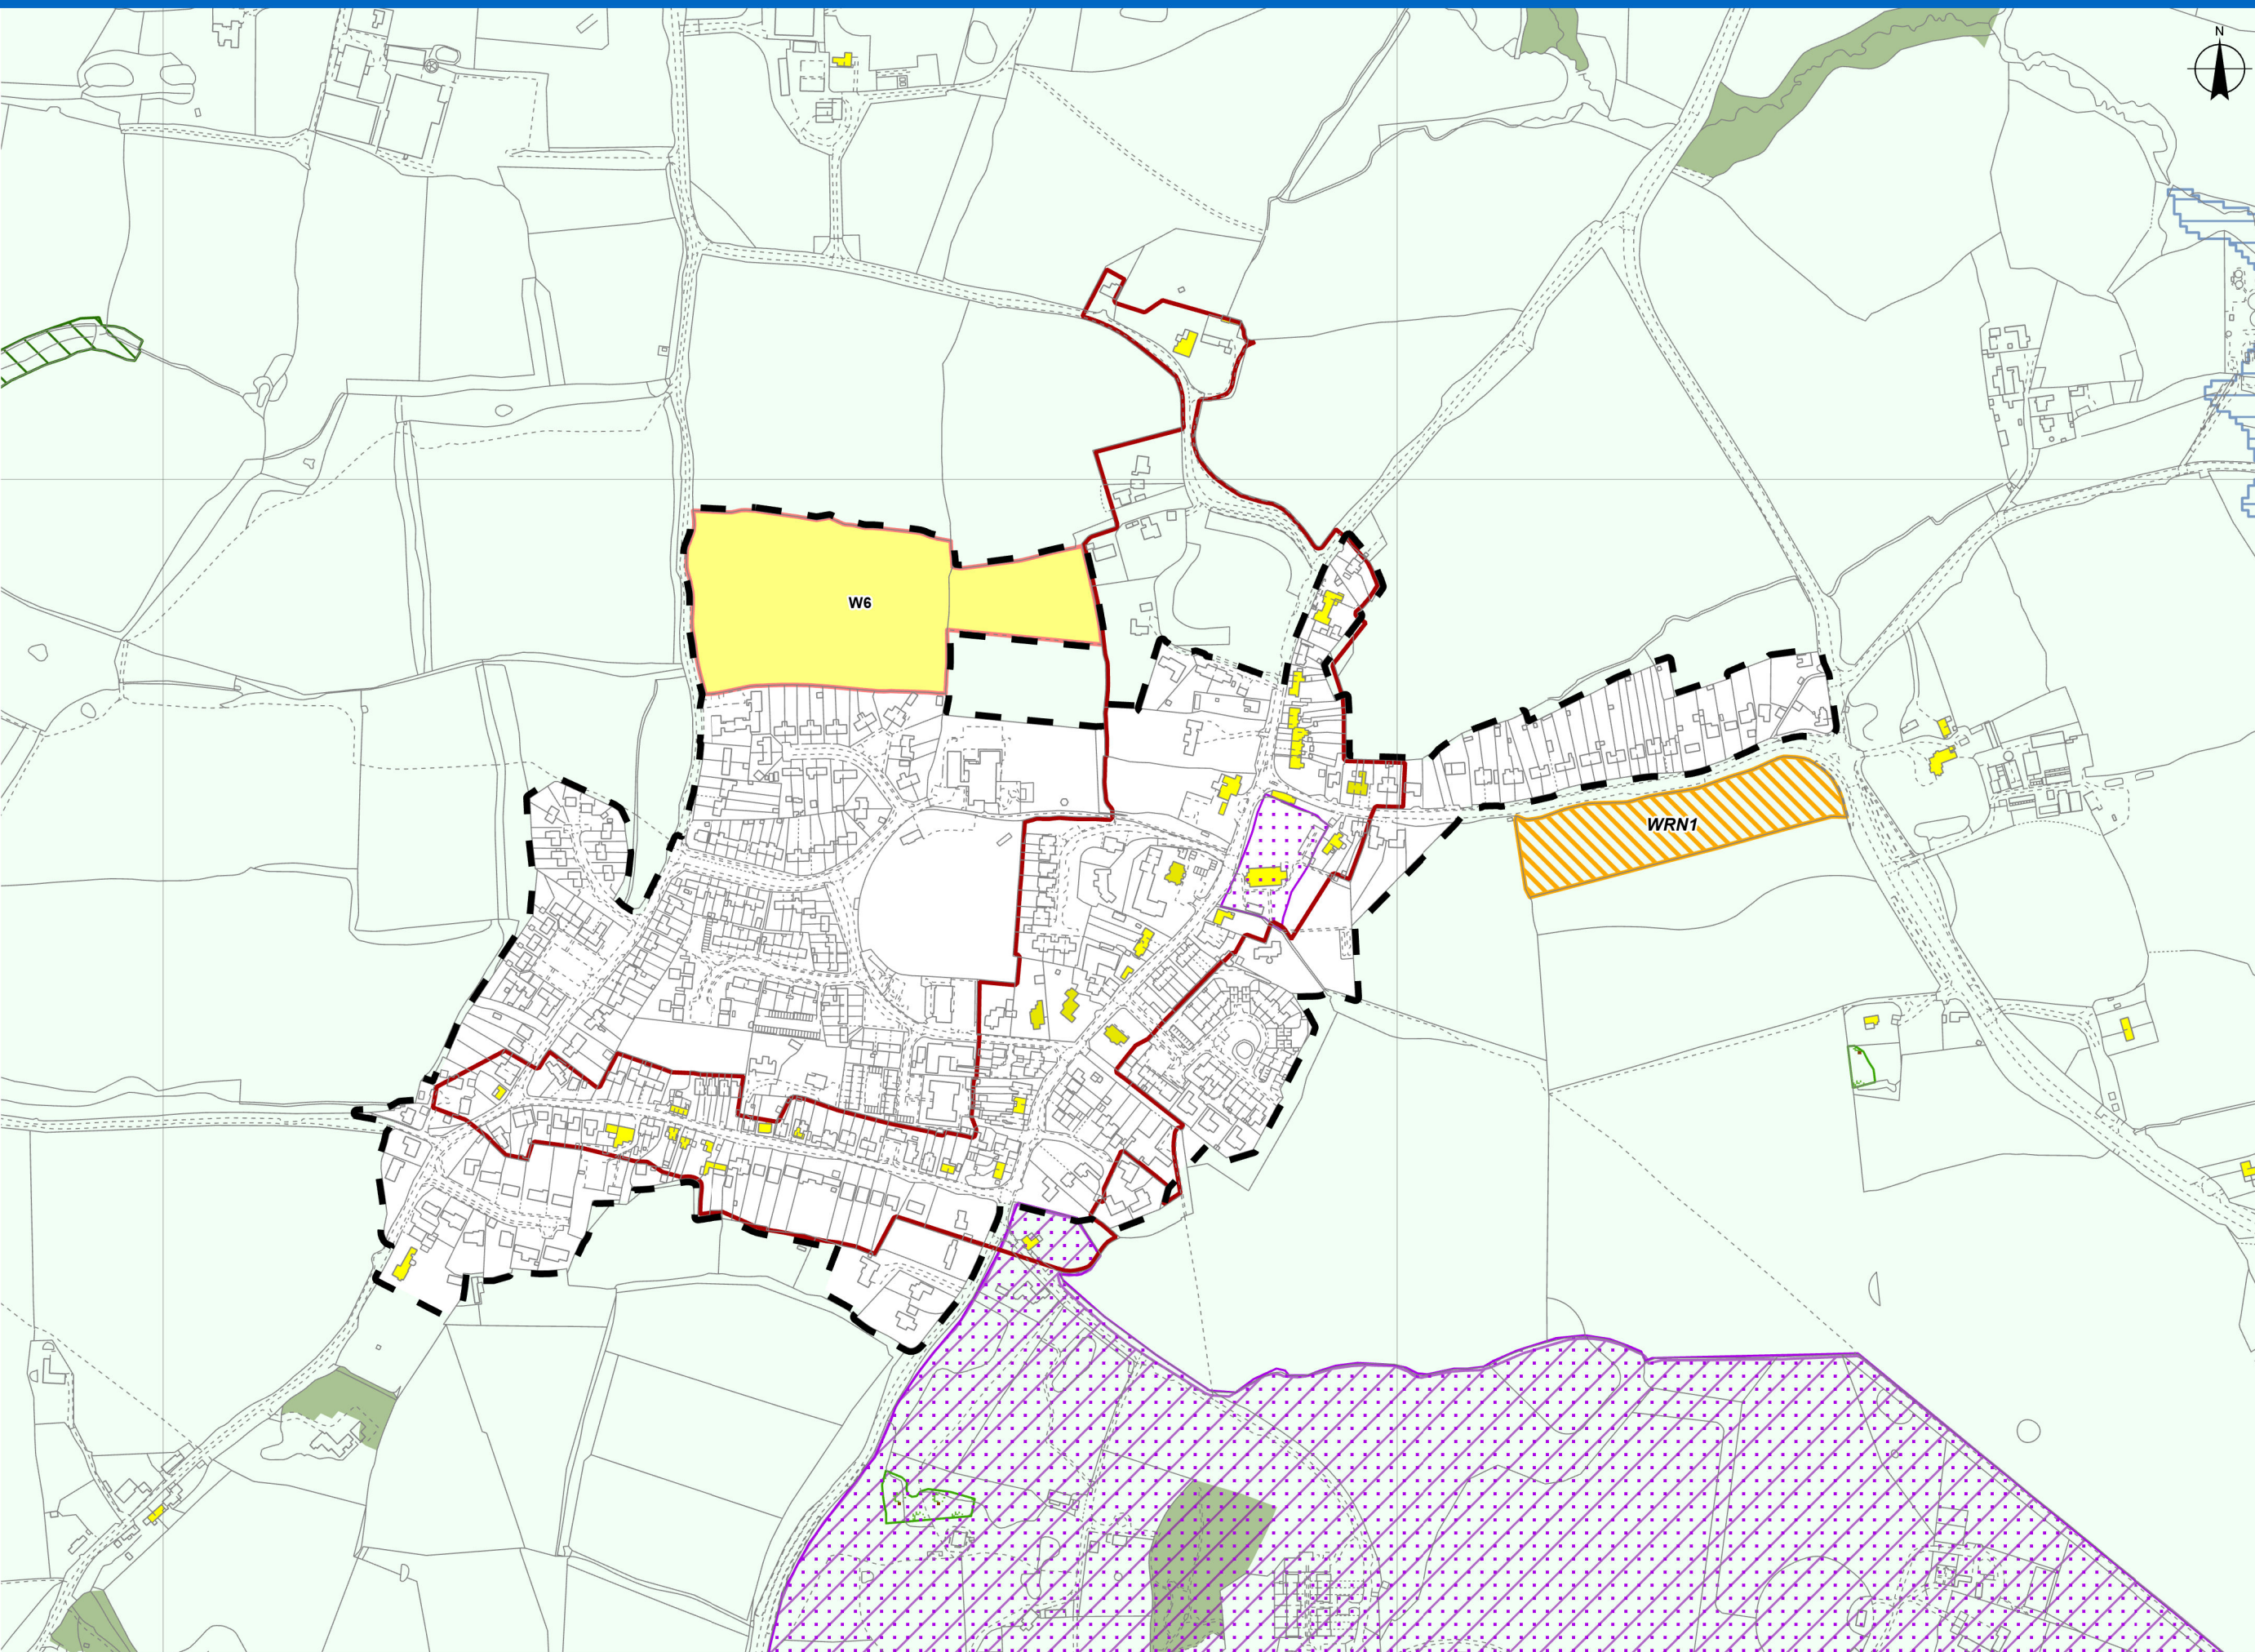

Warnham Neighbourhood Plan Allocations

- Housing Site Allocations - Policy W6 - Land North of Freeman Road