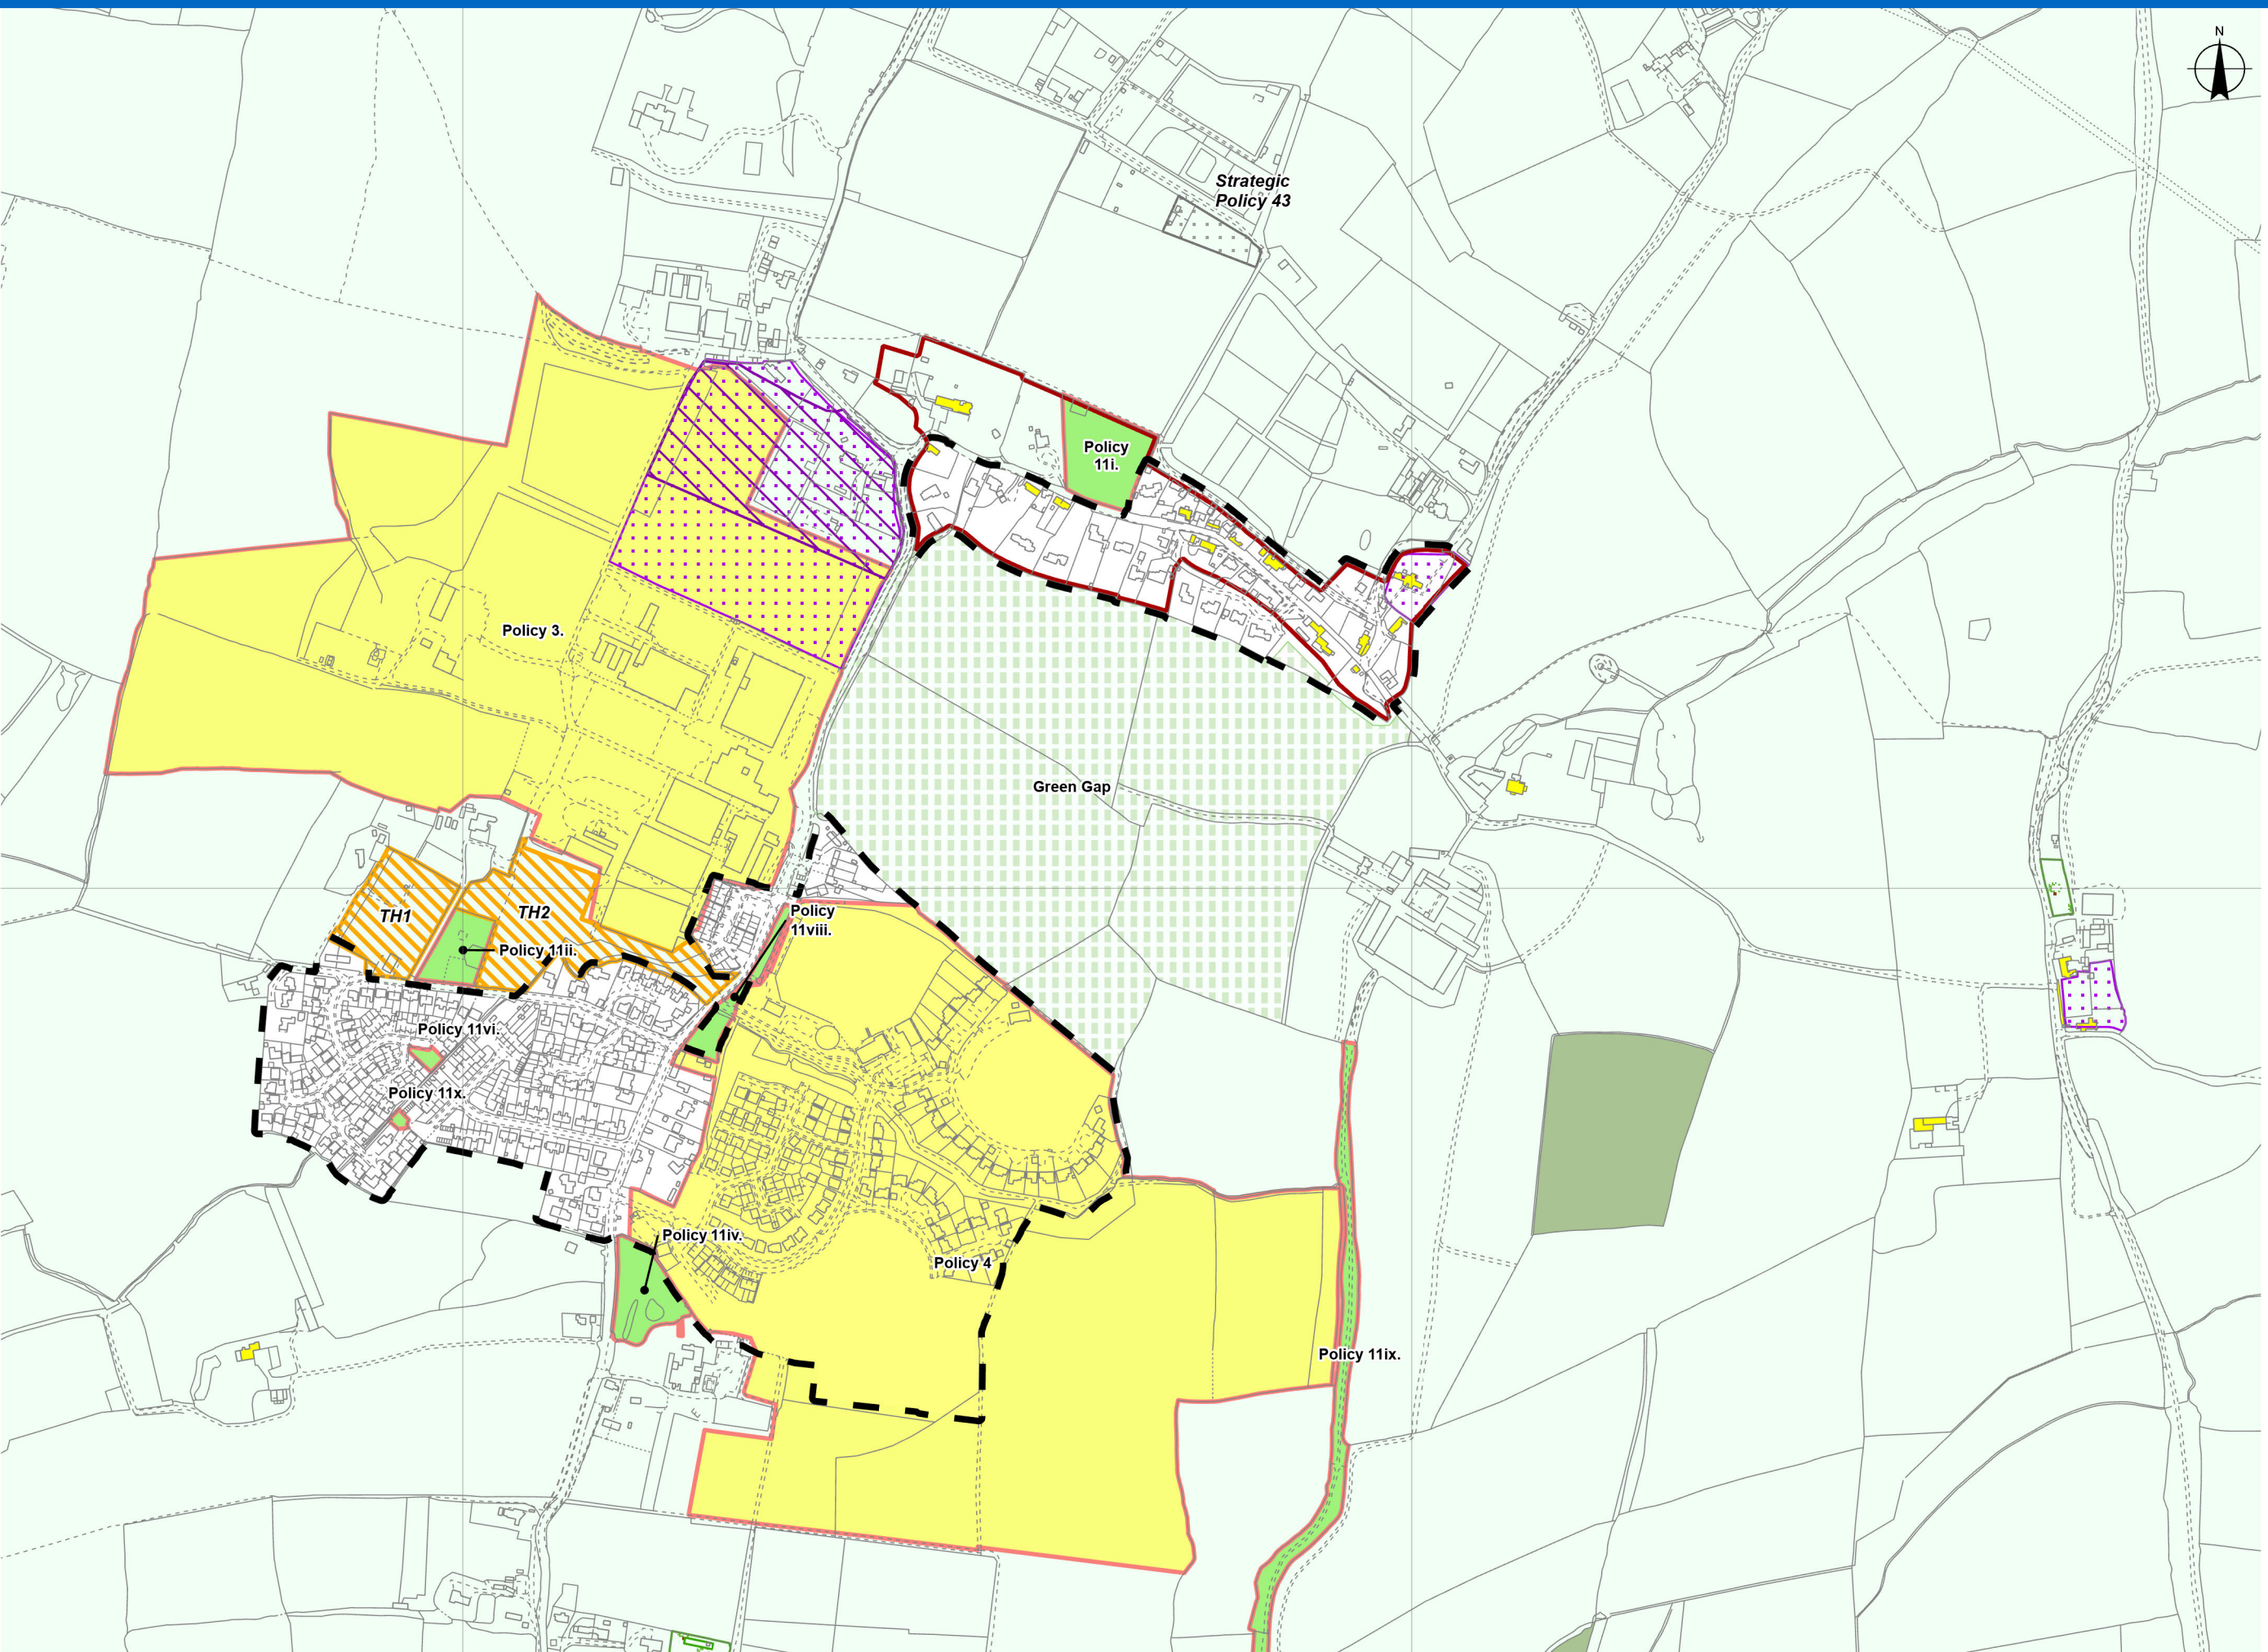

Storrington, Sullington & Washington Neighbourhood Plan Allocations

- Allotment Relocation
- Buffer
- Community Aim 1
- Housing Site Allocation: Policy 2ii. Ravenscroft Allotment Site; Policy 2iv. Land at Old Mill Drive; Policy 2v. Land at the Post Office Depot; Policy 2vi. Land at Downsview; Housing Site Allocation: Policy 2iii. Land at Angell Sandpit
- Housing Site Allocation: Policy 3 : A24 Corridor
- Local Green Space: 01. The Mill Pond; 02. Meadowside; 03. Hormare Field; 04. Storrington Memorial Pond; 05. Windmill Copse; 06. Sullington Recreation Ground; 07. Matt's Meadow; 08. Fryern Dell; 09. The Glade; 10. Washington Recreation Ground; 11. Storrington Recreation Ground; 12. The Triangle; 13. Jockey's Meadow; 14. Vera's Shelter and Green (Heath Common); 16. Milford Grange Country Park; 18. Riverside Walk; 19. Sandgate Park; 15. 1st Extension Graveyard; 17. The Glebe Field
- Policy Green Gap
- Retail Facilities: Policy 6. Storrington Village Centre; Policy 7. Washington Village Centre

Storrington, Sullington & Washington Neighbourhood Plan Allocations

-  Allotment Relocation
-  Buffer
- Housing Site Allocation: Policy 2ii. Ravenscroft Allotment Site; Policy 2iv. Land at Old Mill Drive; Policy 2v. Land at the Post Office Depot; Policy 2vi. Land at Downview; Housing Site Allocation: Policy 2iii. Land at Angell Sandpit
- Local Green Space: 01. The Mill Pond; 02. Meadowside; 03. Hornare Field; 04. Storrington Memorial Pond; 05. Windmill Copse; 07. Matt's Meadow; 08. Fryern Dell; 09. The Glade; 10. Washington Recreation Grounds; 11. Storrington Recreation Grounds; 12. The Triangle; 13. Jockey's Meadow; 14. Vera's Shelter and Green (Heath Common); 16. Milford Grange Country Park; 18. Riverside Walk; 19. Sandgate Park; 15. 1st Extension Graveyard; 17. The Glebe Field
- Retail Facilities: Policy 6. Storrington Village Centre; Policy 7. Washington Village Centre