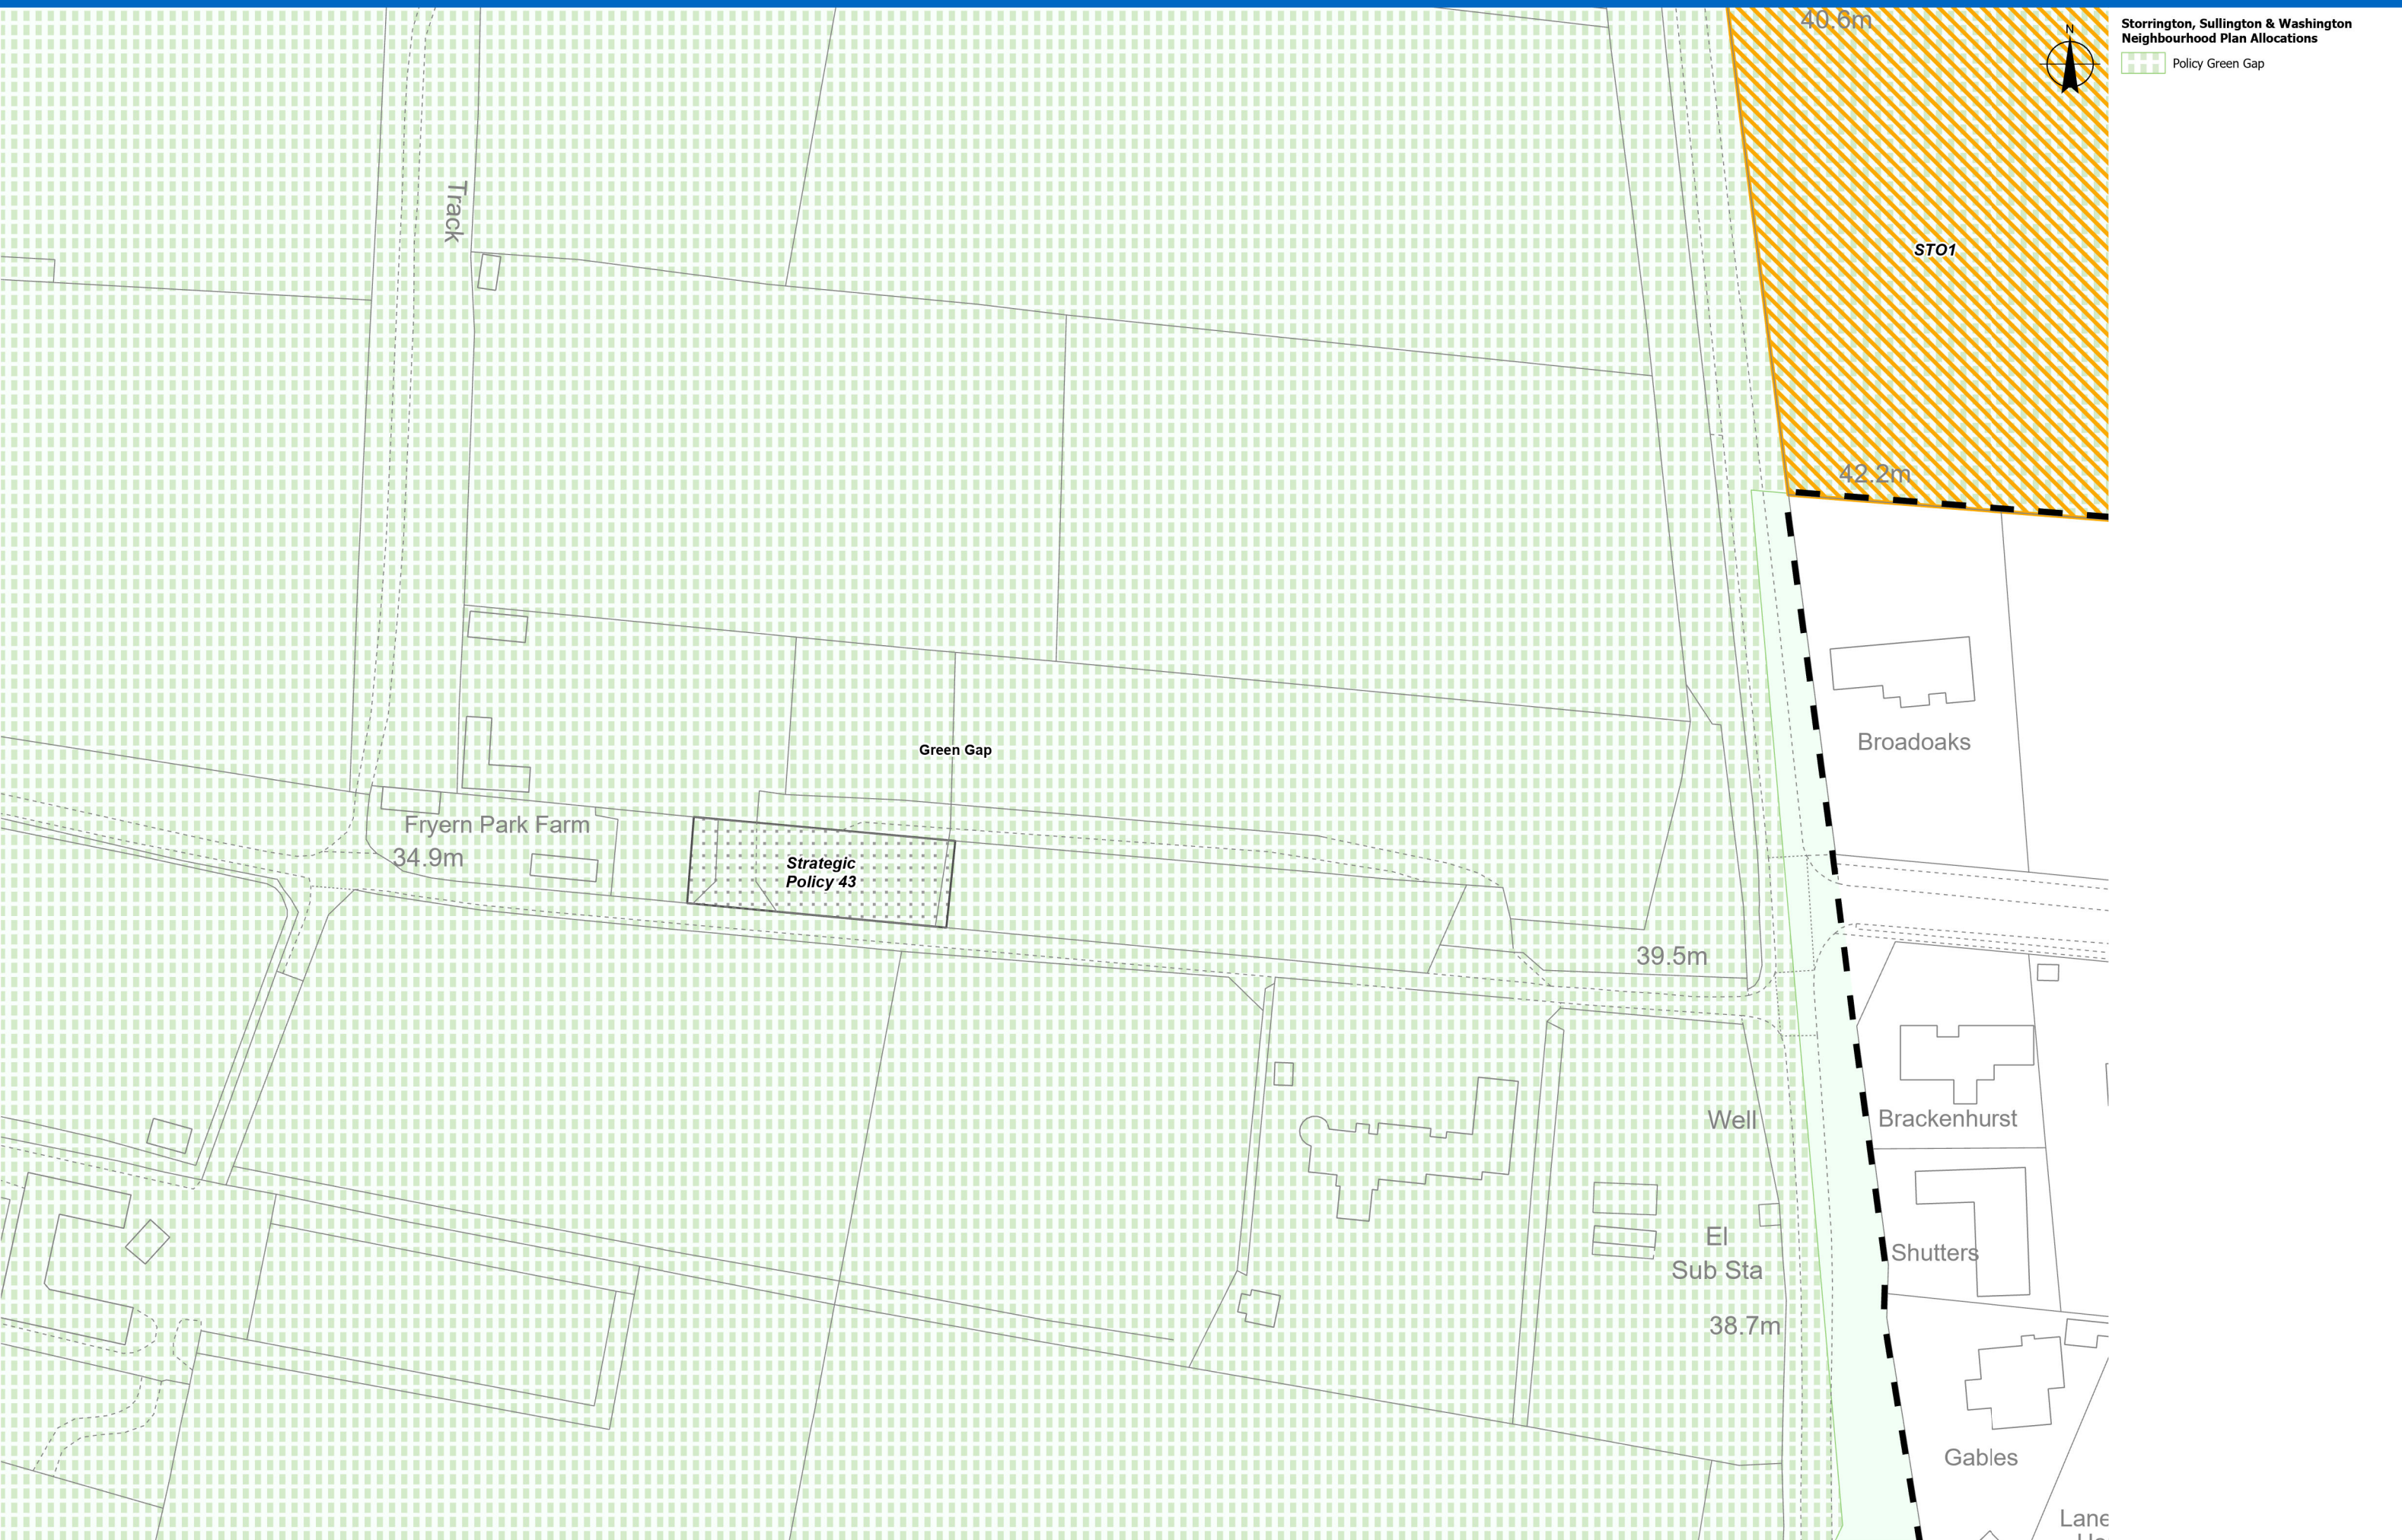

Storrington, Sullington & Washington Neighbourhood Plan Allocations

-  Allotment Relocation
-  Buffer
- Housing Site Allocation: Policy 2ii. Ravenscroft Allotment Site; Policy 2iv. Land at Old Mill Drive; Policy 2v. Land at the Post Office Depot; Policy 2vi. Land at Downview; Housing Site Allocation: Policy 2iii. Land at Angell Sandpit
- Local Green Space: 01. The Mill Pond; 02. Meadowside; 03. Hornare Field; 04. Storrington Memorial Pond; 05. Windmill Copse; 07. Matt's Meadow; 08. Fryern Dell; 09. The Glade; 10. Washington Recreation Grounds; 11. Storrington Recreation Grounds; 12. The Triangle; 13. Jockey's Meadow; 14. Vera's Shelter and Green (Heath Common); 16. Milford Grange Country Park; 18. Riverside Walk; 19. Sandgate Park; 15. 1st Extension Graveyard; 17. The Glebe Field
- Retail Facilities: Policy 6. Storrington Village Centre; Policy 7. Washington Village Centre

Thakeham Neighbourhood Plan Allocations

- Green Gap- The Street, High Bar Lane
- Housing Site Allocation: Policy 2 - Thakeham Tiles; Policy 3 - Off Storrington Rd 'Mushroom Site'; Policy 4 - Abingworth Nursery
- Local Green Space - Policy 11: i - Glebe Field; ii - High Bar Lane Playground; iii. Rydon Community Playing Field; iv. Abingworth Pond; v. Davis Estate boundary Southdown Way & Rother Close; vi. Linfield Copse Play Area; vii. - Strip of Lane on Storrington Road; viii. Storrington Rd (Nr Village Hall); ix. Strawberry Lane; x. - Linfield Copse Green Space