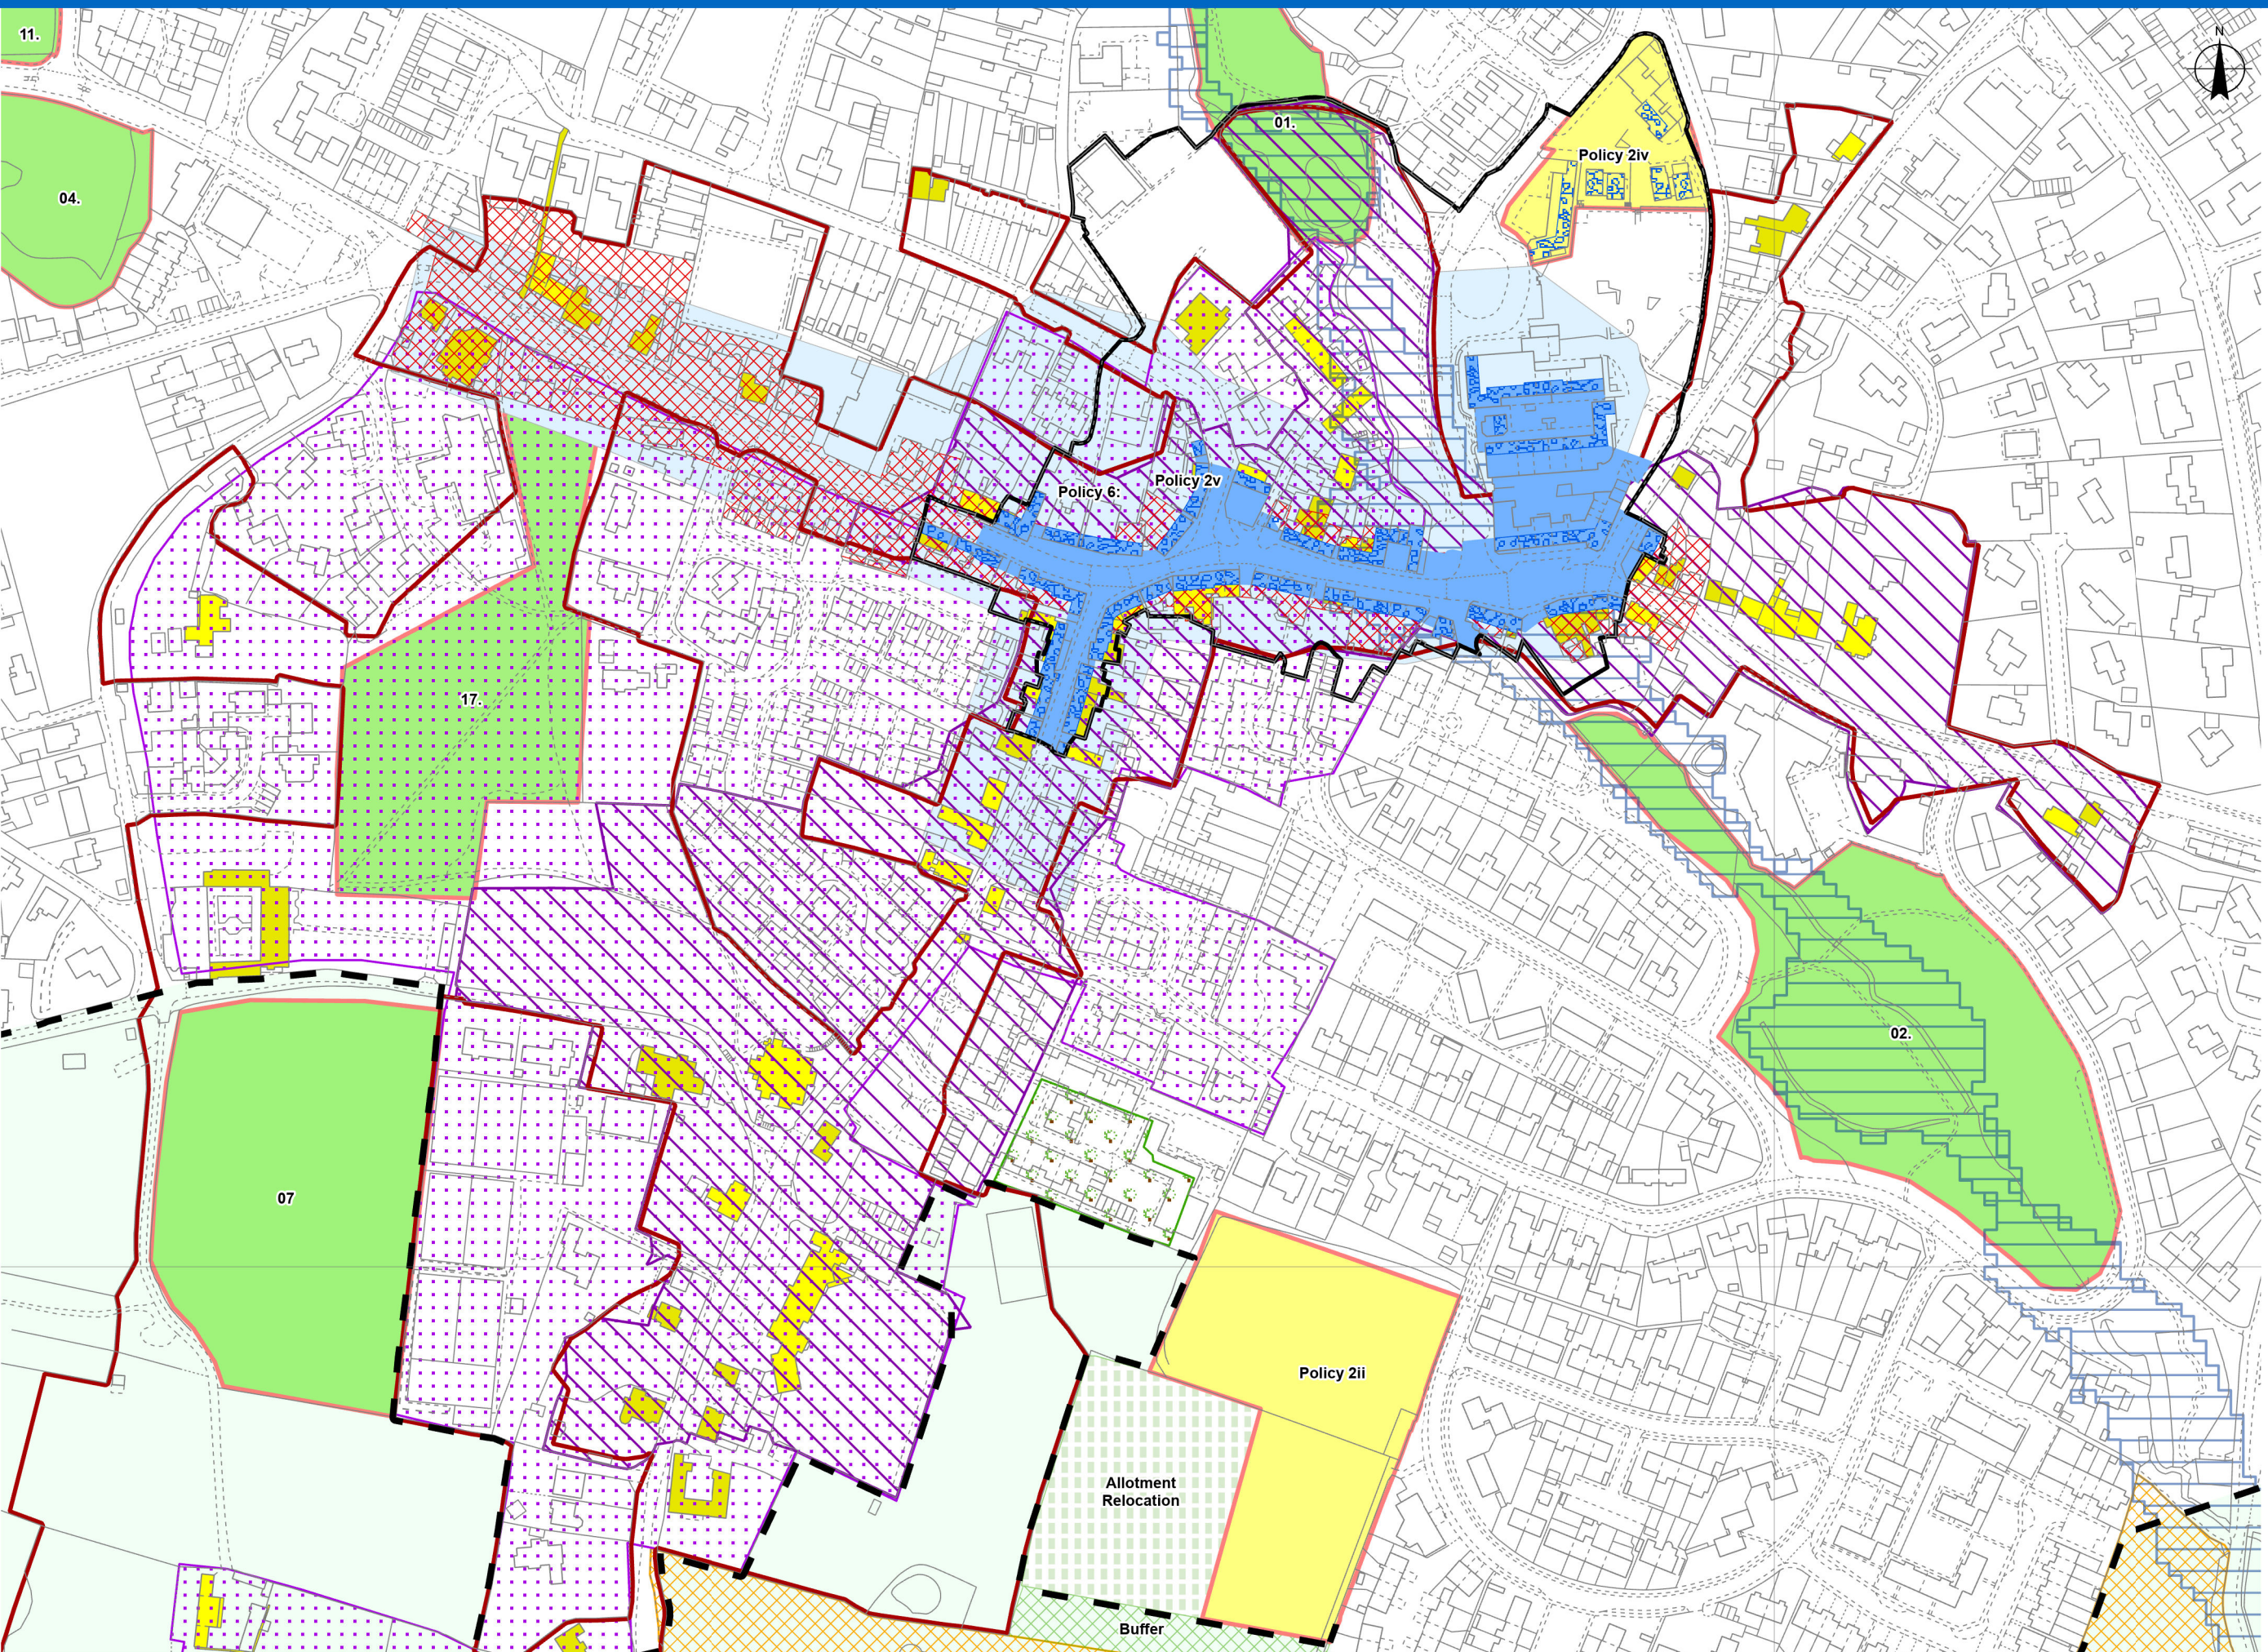

Storrington, Sullington & Washington Neighbourhood Plan Allocations

- Allotment Relocation
- Buffer
- Community Aim 1
- Housing Site Allocation: Policy 2ii. Ravenscroft Allotment Site; Policy 2iv. Land at Old Mill Drive; Policy 2v. Land at the Post Office Depot; Policy 2vi. Land at Downsview; Housing Site Allocation: Policy 2iii. Land at Angell Sandpit
- Housing Site Allocation: Policy 3 : A24 Corridor
- Local Green Space: 01. The Mill Pond; 02. Meadowside; 03. Hormare Field; 04. Storrington Memorial Pond; 05. Windmill Copse; 06. Sullington Recreation Ground; 07. Matt's Meadow; 08. Fryern Dell; 09. The Glade; 10. Washington Recreation Ground; 11. Storrington Recreation Ground; 12. The Triangle; 13. Jockey's Meadow; 14. Vera's Shelter and Green (Heath Common); 16. Milford Grange Country Park; 18. Riverside Walk; 19. Sandgate Park; 15. 1st Extension Graveyard; 17. The Glebe Field
- Policy Green Gap
- Retail Facilities: Policy 6. Storrington Village Centre; Policy 7. Washington Village Centre

Storrington, Sullington & Washington Neighbourhood Plan Allocations

-  Allotment Relocation
-  Buffer
- Housing Site Allocation: Policy 2ii. Ravenscroft Allotment Site; Policy 2iv. Land at Old Mill Drive; Policy 2v. Land at the Post Office Depot; Policy 2vi. Land at Downview; Housing Site Allocation: Policy 2iii. Land at Angell Sandpit
- Local Green Space: 01. The Mill Pond; 02. Meadowside; 03. Hornare Field; 04. Storrington Memorial Pond; 05. Windmill Copse; 07. Matt's Meadow; 08. Fryern Dell; 09. The Glade; 10. Washington Recreation Grounds; 11. Storrington Recreation Grounds; 12. The Triangle; 13. Jockey's Meadow; 14. Vera's Shelter and Green (Heath Common); 16. Milford Grange Country Park; 18. Riverside Walk; 19. Sandgate Park; 15. 1st Extension Graveyard; 17. The Glebe Field
- Retail Facilities: Policy 6. Storrington Village Centre; Policy 7. Washington Village Centre